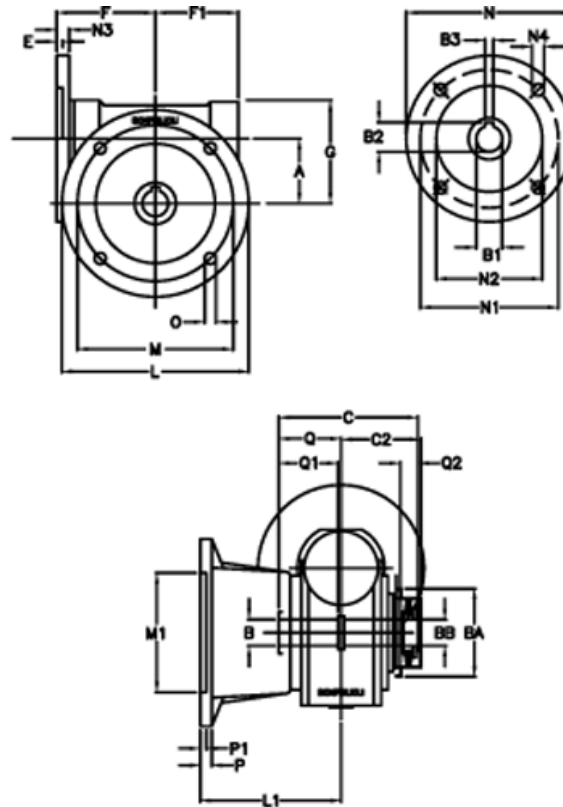

Data Sheet

Article number: 390204901463236

Description: Worm Gear with Torque Limiter
VF 49-L2-FA-14 P80B5

Measures

a = 49.5	C2 = 64	m = 90	P = 12
B = 25	Description = VF 49FA-xx-80B14	M1 = 70	P1 = 10
B1 E7 = 19	E = 3	N = 120	Q = 51.0
B2 = 21.8	F = 70	N1 = 100	Q1 = 41
B3 H9 = 6	F1 = 63	N2 = 80	Q2 = 15
BA = 63	g = 80	N3 = 10.0	
BB H7 = 14	L = 125	N4 = 7.0	
C = 105	L1 = 115	O = 10.5	